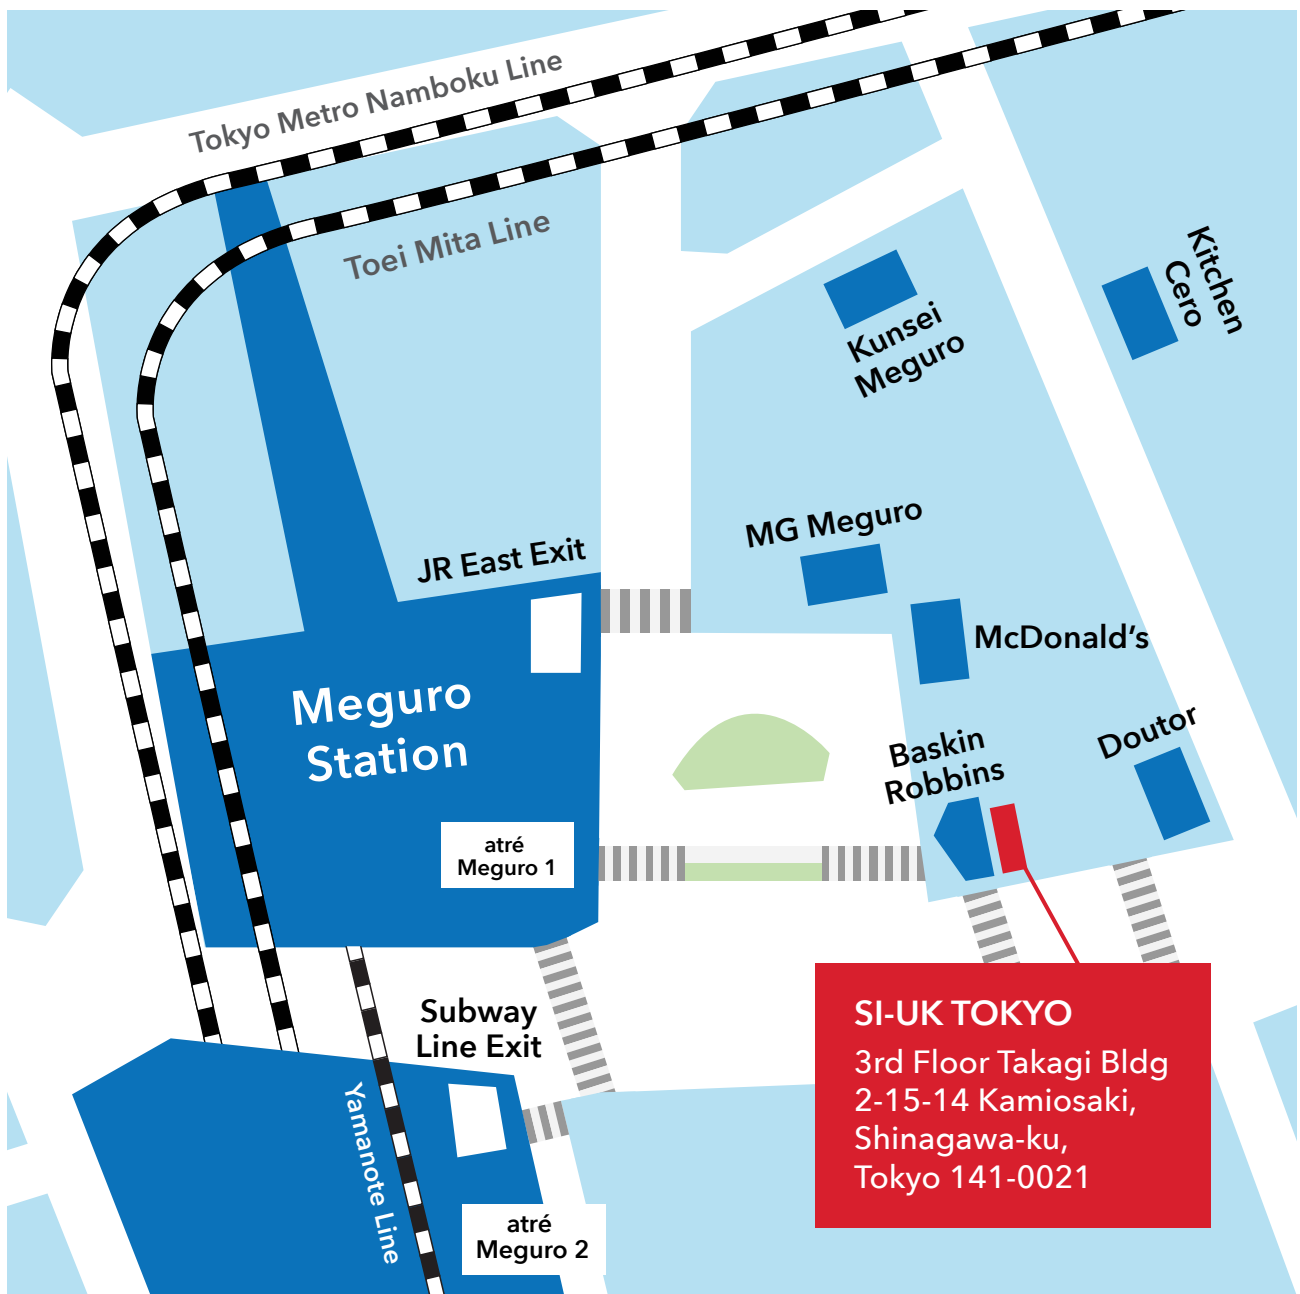

MOVE FORWARD. BE GREAT.

SI-UK TOKYO

3rd Floor Takagi Bldg 2-15-14 Kamiosaki, Shinagawa-ku, Tokyo 141-0021

www.ukeducation.jp

tokyo@ukeducation.jp

+81 (0) 3 5272 9143